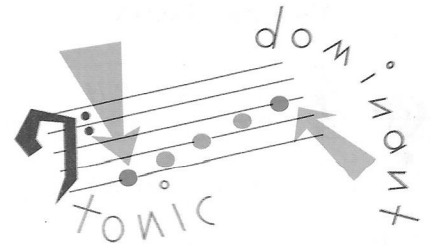

# G 5-Finger Scales

Treble G

Bass G

Middle G

- Play each G 5-finger scale above. Read by *steps*.

The **tonic** (first note) is G.  
The **dominant** (fifth note) is D.

Steady 1 on  
—?

## Warm-Up in G

Ton - ic up to dom - i - nant. *mf*

Ton - ic up to dom - i - nant.

5 on  
—?

5

Play - ing sec - onds in the G scale, now play thirds with ease.

5 on  
—?